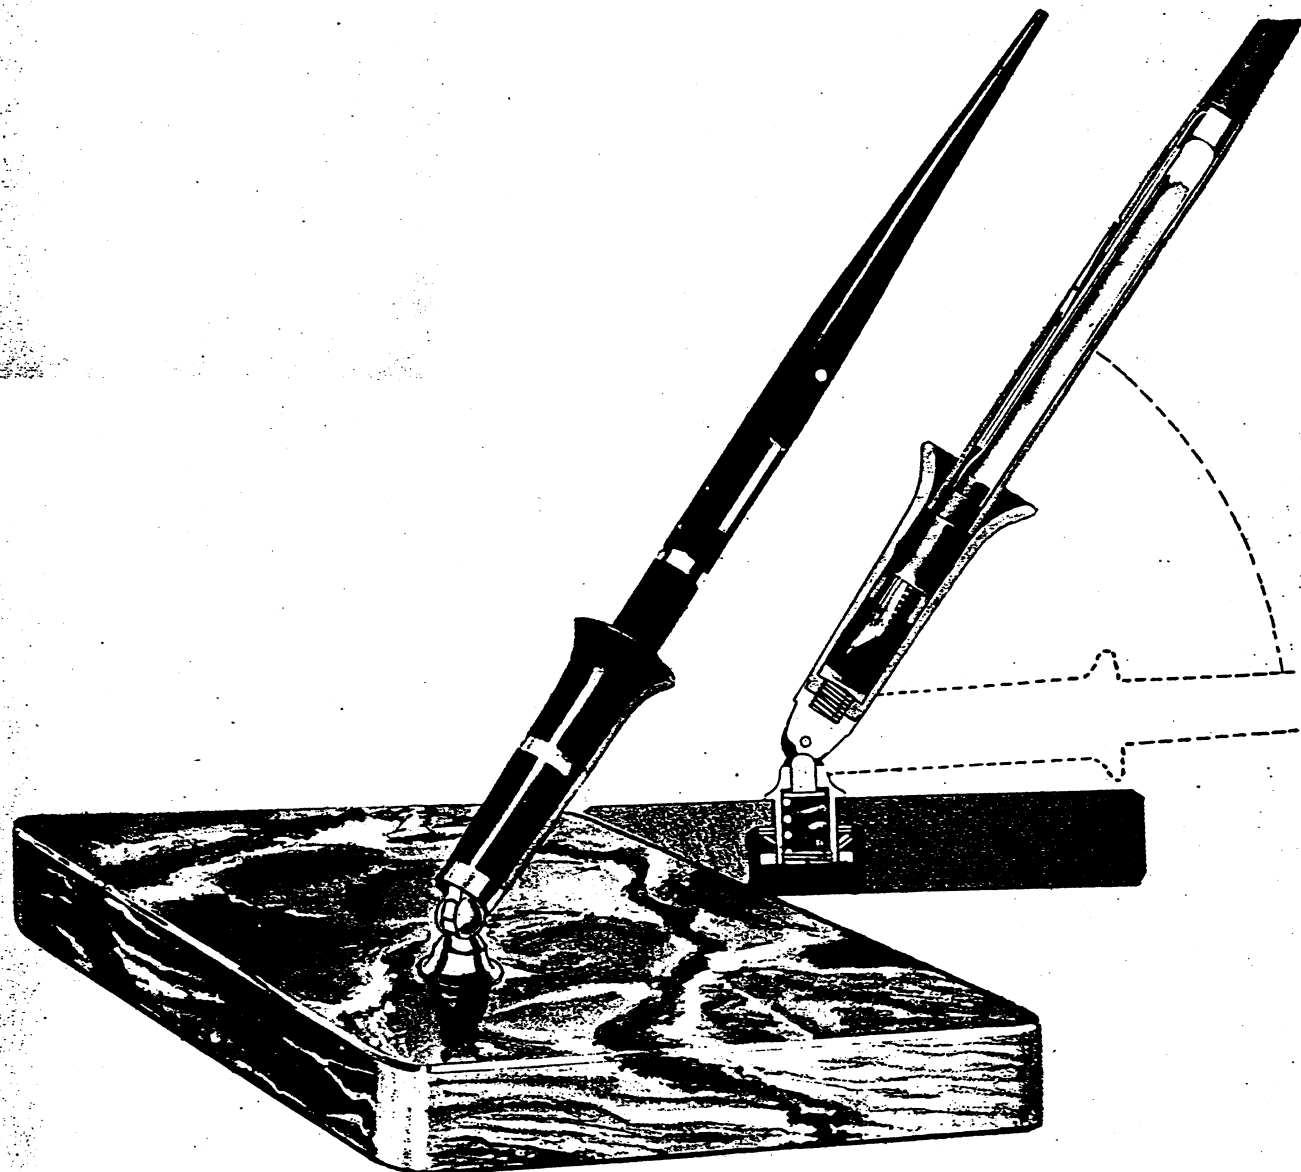

SHEAFFER'S excel not alone in styling but in mechanical merit. They are supreme; their marveled performance is designed in. The pens come lightly and naturally to hand from Sheaffer's ingenious universal sockets. Nothing grips or hinders them—they are always served you at the correct writing angle, never from random angles—and they air seal themselves within the socket, keeping tip moist for instant use.